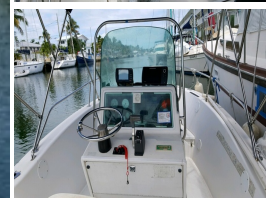

Bayliner - 1802

\$ 17,900

Description

Perfect boat to enjoy summer. Newer four stroke power! This Bayliner Trophy is the perfect fishing boat for any boater. This bay boat offers great fishability with a casting deck and plenty of room to get around whether its fighting a big bull redfish or emptying a loaded cast net. The self-bailing cockpit makes it safe to operate, and easy to clean. Also powered just right by a Suzuki 150HP outboard. 2015 Suzuki 150 with low hours No trailer.

Manufacturer: Bayliner

Model: 1802

Year built: 1997

Length: 18 m

Engine manufacturer: Suzuki

No. of engines: 1

Engine hours: 160

HP: 150
